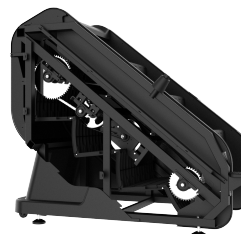

百万次商用级极限耐久

高强度碳钢架构配合商用传动核心，在 150kg 负载下完成百万次耐久测试，保障在长期高频使用下的稳定性。

1-Million-Cycle Commercial Durability

High-strength carbon steel architecture and commercial-grade drive components passed a 1-million-cycle durability test under a 150kg load, ensuring stability under heavy-duty use.